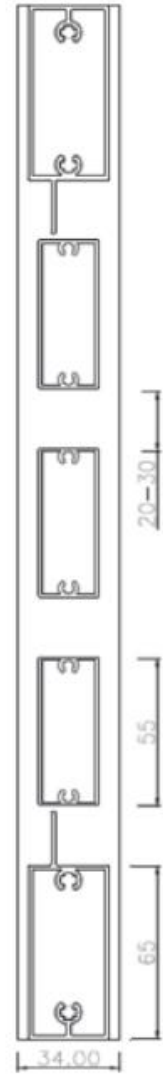

Exterior Window Privacy Louvre Screen

EXTERIOR FIXED Z140-LOUVRE PRIVACY SCREEN

EXTERIOR FIXED Z140-LOUVRE PRIVACY SCREEN

EXTERIOR FIXED LOUVRE SHUTTER

EXTERIOR FIXED LOUVVRE SHUTTER

FIXED ELLIPTIC LOUVRE SHUTTER DOOR

Square louvre

Elliptic louvre

Z-type louvre

SQUARE LOUVRES

EELLIPTICAL LOUVRES

Z LOUVRES

EXTERIOR SLIDING LOUVRE SHUTTER FACE FIXED

EXTERIOR SLIDING LOUVRE SHUTTER FACE FIXED

EXTERIOR SLIDING LOUVRE SHUTTER FACE FIXED

WHITE

LIGHT GREY

DARK GREY

BRONZE

CHARCOAL