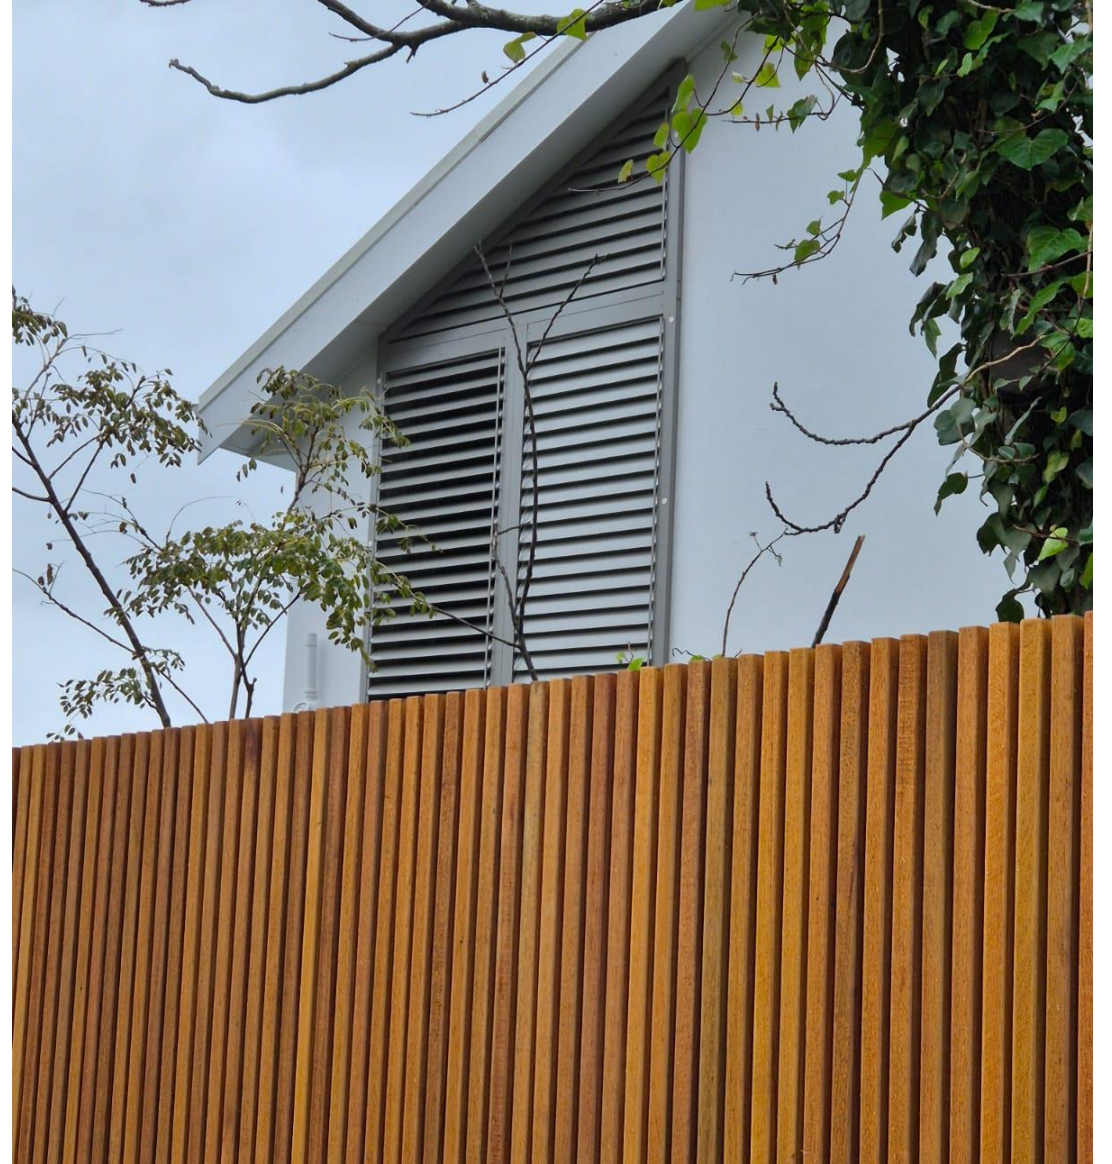

Exterior Window Privacy Louvre Screen

EXTERIOR FIXED Z140-LOUVRE PRIVACY SCREEN

EXTERIOR FIXED Z140-LOUVRE PRIVACY SCREEN

EXTERIOR FIXED LOUVRE SHUTTER

EXTERIOR FIXED LOUVVRE SHUTTER

FIXED ELLIPTIC LOUVRE SHUTTER DOOR

Square louvre

Elliptic louvre

Z-type louvre

SQUARE LOUVRES

EELLIPTICAL LOUVRES

Z LOUVRES

EXTERIOR SLIDING LOUVRE SHUTTER FACE FIXED

EXTERIOR SLIDING LOUVRE SHUTTER FACE FIXED

EXTERIOR SLIDING LOUVRE SHUTTER FACE FIXED

WHITE

LIGHT GREY

DARK GREY

BRONZE

CHARCOAL