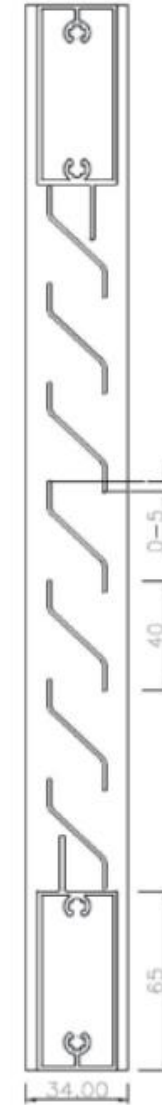

Exterior Window Privacy Louvre Screen

EXTERIOR FIXED Z140-LOUVRE PRIVACY SCREEN

EXTERIOR FIXED Z140-LOUVRE PRIVACY SCREEN

EXTERIOR FIXED LOUVRE SHUTTER

EXTERIOR FIXED LOUVVRE SHUTTER

FIXED ELLIPTIC LOUVRE SHUTTER DOOR

Square louvre

Elliptic louvre

Z-type louvre

SQUARE LOUVRES

EELLIPTICAL LOUVRES

Z LOUVRES

EXTERIOR SLIDING LOUVRE SHUTTER FACE FIXED

EXTERIOR SLIDING LOUVRE SHUTTER FACE FIXED

EXTERIOR SLIDING LOUVRE SHUTTER FACE FIXED

WHITE

LIGHT GREY

DARK GREY

BRONZE

CHARCOAL