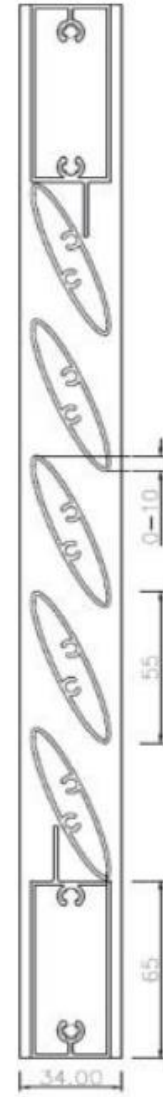

Exterior Window Privacy Louvre Screen

EXTERIOR FIXED Z140-LOUVRE PRIVACY SCREEN

EXTERIOR FIXED Z140-LOUVRE PRIVACY SCREEN

EXTERIOR FIXED LOUVRE SHUTTER

EXTERIOR FIXED LOUVVRE SHUTTER

FIXED ELLIPTIC LOUVRE SHUTTER DOOR

Square louvre

Elliptic louvre

Z-type louvre

SQUARE LOUVRES

EELLIPTICAL LOUVRES

Z LOUVRES

EXTERIOR SLIDING LOUVRE SHUTTER FACE FIXED

EXTERIOR SLIDING LOUVRE SHUTTER FACE FIXED

EXTERIOR SLIDING LOUVRE SHUTTER FACE FIXED

WHITE

LIGHT GREY

DARK GREY

BRONZE

CHARCOAL